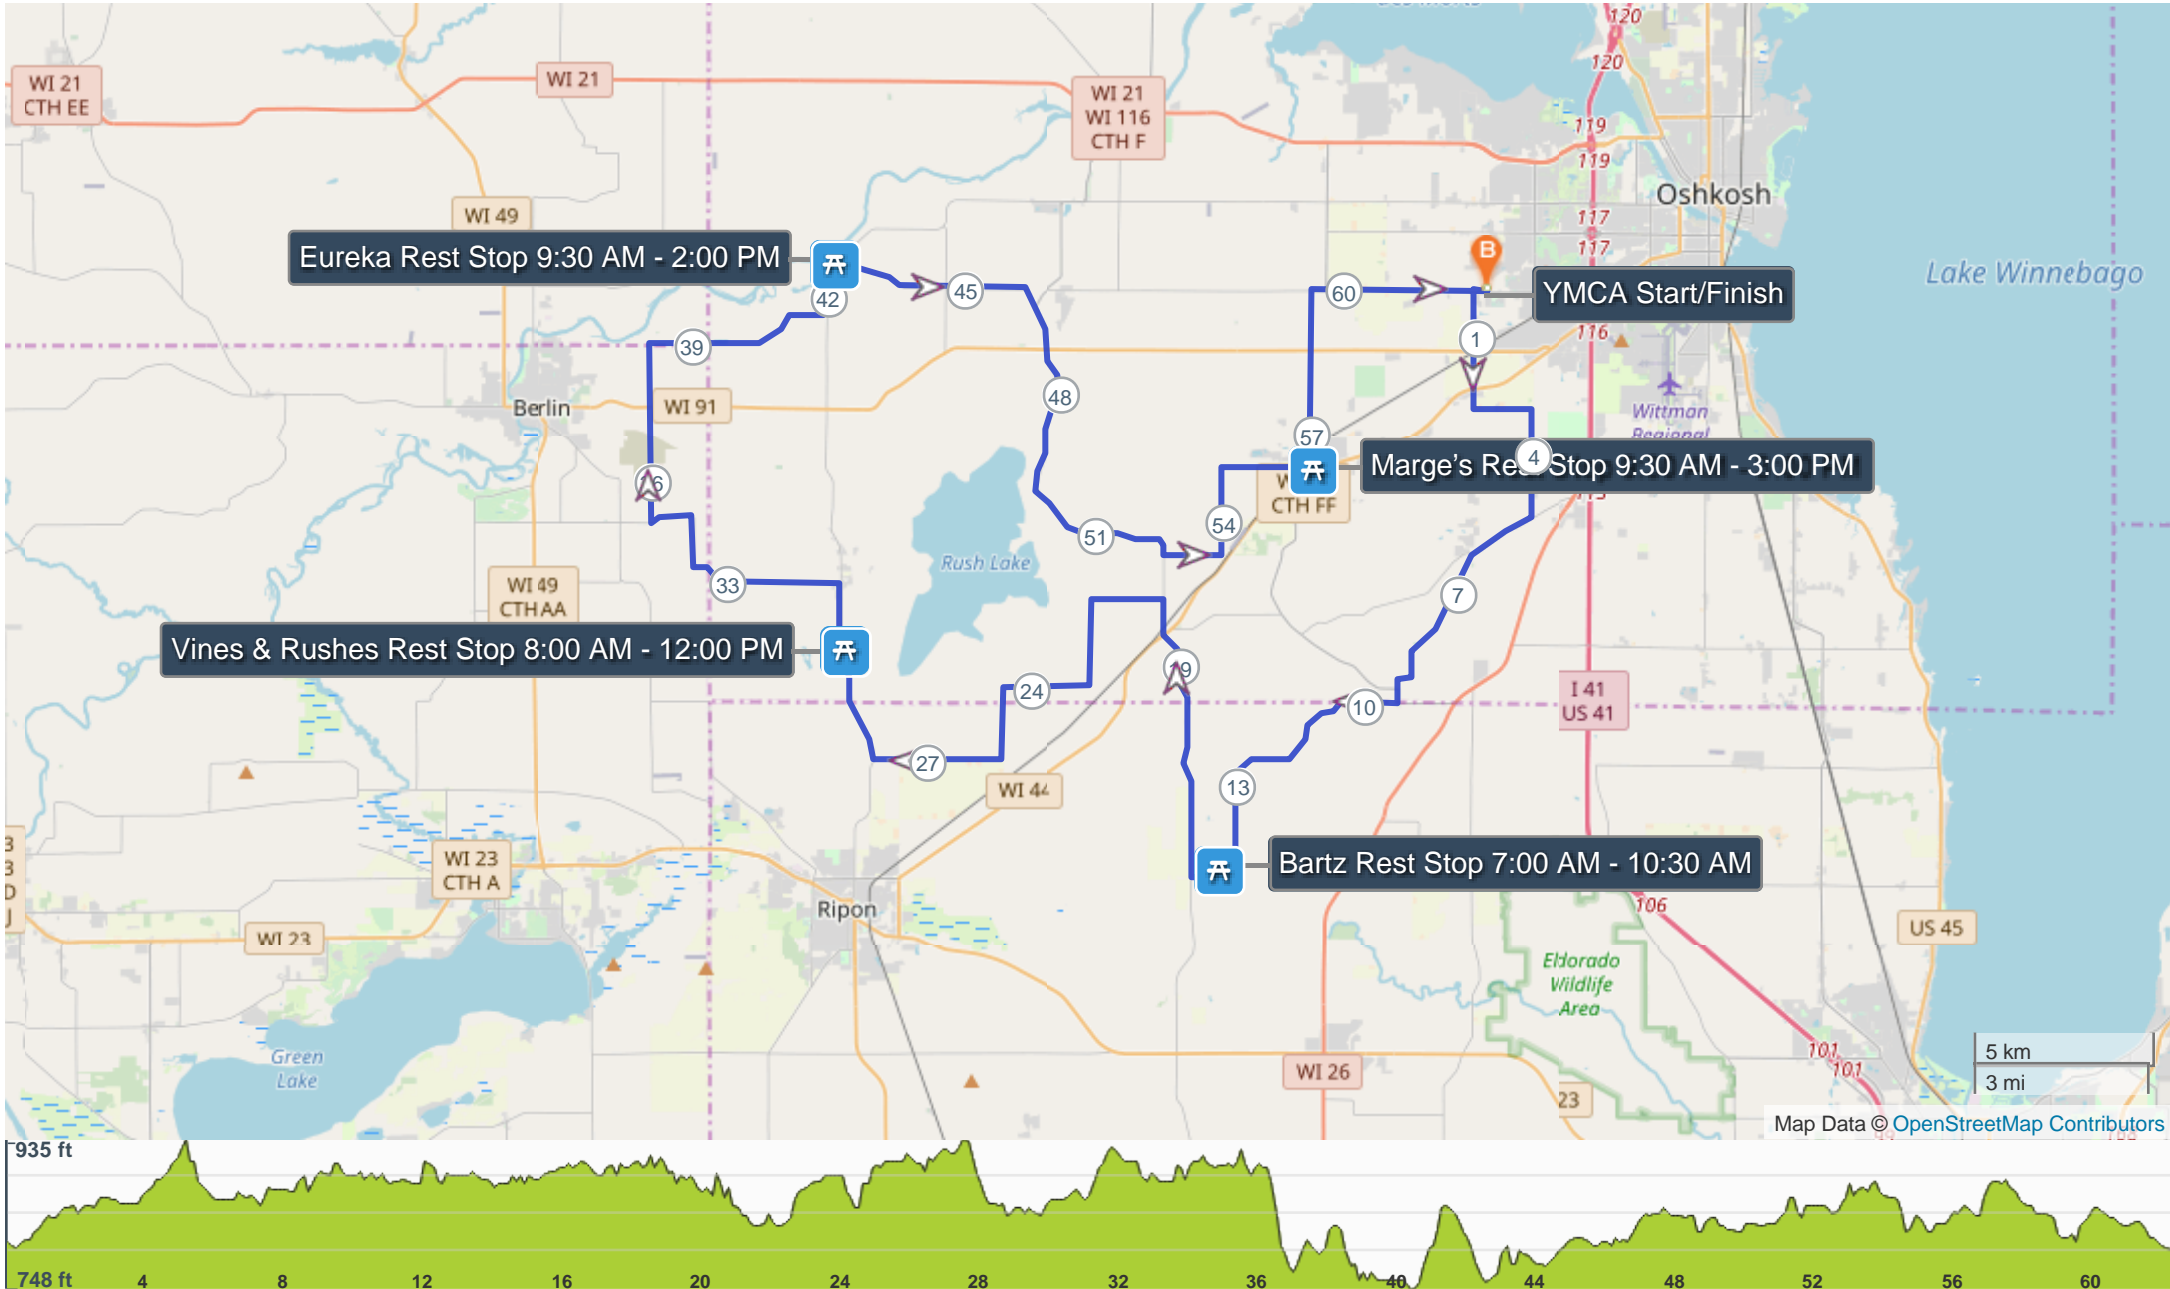

# 62 Mile Metric Oshkosh Century 2025

## ROUTE DIRECTIONS

No	Miles	Turn	Directions
1	0.000		Start on West 20th Avenue, CTH K
2	0.220	←	Turn left onto Clairville Road
3	2.241	←	Turn left onto West Ripple Avenue
4	3.248	→	Turn right onto Clay Road
5	5.090	→	Turn right onto County Road N, CTH N
6	6.280	←	Turn left onto Clairville Road
7	8.287	↖	Turn slight left onto James Road
8	9.402	→	Turn right onto Zoar Road
9	10.357	←	Turn left onto Triangle Road
10	12.488	←	Turn left onto Triangle Road
11	12.831	←	Turn left onto Oak Road
12	14.769		 Bartz Rest Stop 7:00 AM - 10:30 PM
13	15.279	→	Turn right onto County Road M, CTH M
14	20.222	←	Turn left onto Mountain Road
15	21.485	←	Turn left onto Sportsman Road
16	24.476	←	Turn left onto Island Road
17	25.712	→	Turn right onto Cork Street Road
18	27.920	↘	Turn sharp right onto County Road E, CTH E
19	29.916		 Vines and Rushes Rest Stop 8:00 AM - 12:00 PM
20	31.026	←	Turn left onto County Road V, CTH V
21	35.266	→	Turn right onto Willard Road

No	Miles	Turn	Directions
22	38.326	→	Turn right onto East Waushara Street
23	41.585	←	Turn left onto County Road E, CTH E
24	42.608	↗	 Eureka Rest Stop 9:30 AM - 2:00 PM
25	42.622	→	Turn right onto Liberty Street
26	42.711	←	Keep left onto Liberty Street
27	42.727	↖	Turn slight left onto Wisconsin Street/CTHK
28	46.408	→	Turn right onto State Highway 116, WI 116
29	52.443	←	Turn left onto Bonnie View Road
30	53.420	←	Turn left onto Elo Road
31	54.929	→	Turn right onto Fisk Avenue
32	56.428	←	Turn left onto Utica Road, CTH FF
33	56.437		 Marge's Rest Stop 9:30 AM - 3:00 PM
34	59.470	→	Turn right onto 20th Street Road, CTH K, CTH FF
35	62.476		FINISH